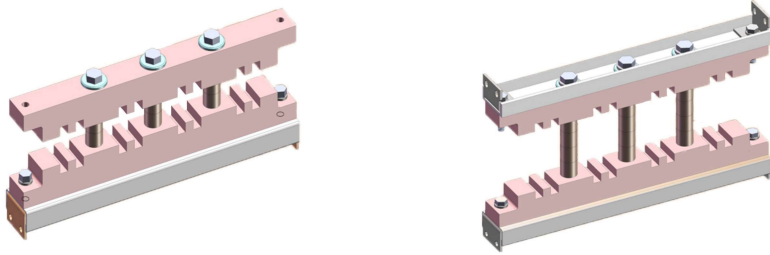

● BUSBAR HOLDER SET

ORDER NO	TYPE	DESCRIPTION	DIMENSIONS (WxHxD) mm	THICKNESS mm	QTY
792 350	MOBBH 25	MODIK - BUSBAR HOLDER SET	2x10x25	1.5	01 Set
792 352	MOBBH 30	MODIK - BUSBAR HOLDER SET	2x10x30	1.5	01 Set
792 354	MOBBH 40	MODIK - BUSBAR HOLDER SET	2x10x40	1.5	01 Set
792 356	MOBBH 50	MODIK - BUSBAR HOLDER SET	2x10x50	1.5	01 Set
792 358	MOBBH 60	MODIK - BUSBAR HOLDER SET	2x10x60	1.5	01 Set
792 360	MOBBH 75	MODIK - BUSBAR HOLDER SET	2x10x75	1.5	01 Set
792 362	MOBBH 80	MODIK - BUSBAR HOLDER SET	2x10x80	1.5	01 Set
792 364	MOBBH 100	MODIK - BUSBAR HOLDER SET	2x10x100	1.5	01 Set

● BUSBAR HOLDER MOUNTING PROFILE

ORDER NO	TYPE	DESCRIPTION	DIMENSION (H) mm	THICKNESS mm	QTY
792 370	MOBBHMP 4	MODIK - BUSBAR HOLDER MOUNTING PROFILE	400	2.0	01 No
792 371	MOBBHMP 6	MODIK - BUSBAR HOLDER MOUNTING PROFILE	600	2.0	01 No
792 372	MOBBHMP 8	MODIK - BUSBAR HOLDER MOUNTING PROFILE	800	2.0	01 No

● PE+N BRACKET

ORDER NO	TYPE	DESCRIPTION	THICKNESS mm	QTY
792 375	MOPEN	MODIK - PE+N BRACKET	3.0	01 No

UPDATE ON 06/03/2023 REPLACE OF 07/11/2022