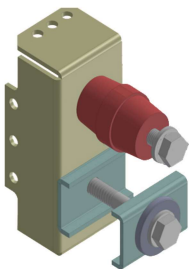

● PE+N BRACKET

ORDER NO	TYPE	DESCRIPTION	THICKNESS mm	QTY
792 375	MOPEN	MODIK - PE+N BRACKET	3.0	01 No

UPDATE ON 06/03/2023 REPLACE OF 07/11/2022